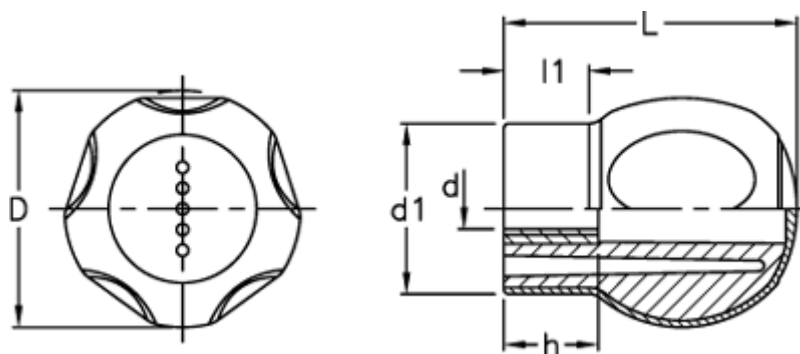

# Data Sheet

Article number: 23052452031

Description: E+G Handle  
EBK.50 B-M8-C1-SOFT

## Measures

---

D	= 50
d1	= 37
d 6H	= M8
h	= 20
L	= 64
l1	= 20